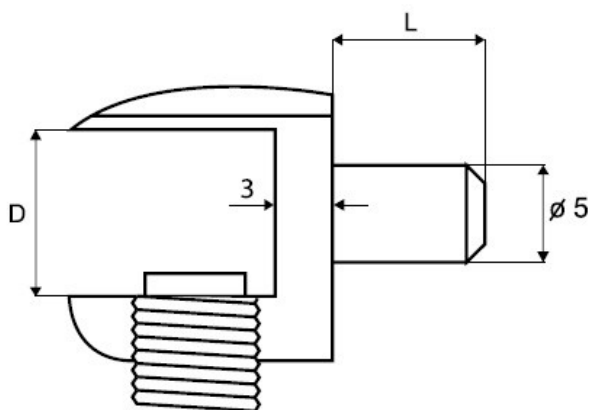

# PRODUCT SHEET

**Description:**

Shelf Support  $\varnothing$ 5mm, W/Soft Plastic Screw, NPL, F/8mm Glass

**Item number:**

22.02.231-1

| Units | Box | Carton | HS Code    | Barcode   |
|-------|-----|--------|------------|---|
| Pcs.  | 250 | 2500   | 8302420090 | <br>5704866079174 |

| Sizes: | D    | Ø    | L    |             |
|--------|------|------|------|-------------|
|        | 8 mm | 5 mm | 8 mm | # 22.02.231 |
|        | 5 mm | 5 mm | 8 mm | # 22.02.230 |